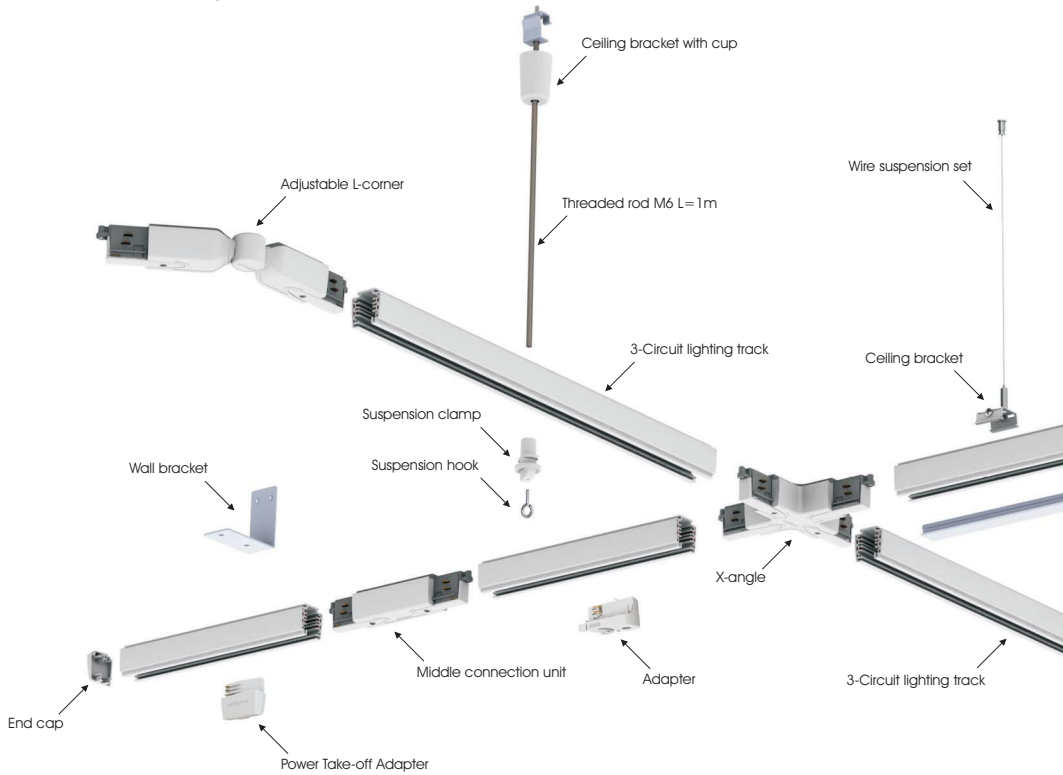

TRACK SYSTEM

- 3-circuit track system available in white, black and grey colour.
- Available in 3 different lengths.
- Available for surface or recessed installation.
- Available accessories in white, black and grey colour.

3-Circuit lighting track, Surface

Code	Model	Length	Colour
TRA.001	3-Circuit lighting track, Surface	2m	White
TRA.002	3-Circuit lighting track, Surface	3m	White
TRA.003	3-Circuit lighting track, Surface	4m	White
TRA.004	3-Circuit lighting track, Surface	2m	Grey
TRA.005	3-Circuit lighting track, Surface	3m	Grey
TRA.006	3-Circuit lighting track, Surface	4m	Grey
TRA.007	3-Circuit lighting track, Surface	2m	Black
TRA.008	3-Circuit lighting track, Surface	3m	Black
TRA.009	3-Circuit lighting track, Surface	4m	Black

3-Circuit lighting track, Recessed

Code	Model	Length	Colour
TRA.010	3-Circuit lighting track, Recessed	2m	White
TRA.011	3-Circuit lighting track, Recessed	3m	White
TRA.012	3-Circuit lighting track, Recessed	4m	White
TRA.013	3-Circuit lighting track, Recessed	2m	Grey
TRA.014	3-Circuit lighting track, Recessed	3m	Grey
TRA.015	3-Circuit lighting track, Recessed	4m	Grey
TRA.016	3-Circuit lighting track, Recessed	2m	Black
TRA.017	3-Circuit lighting track, Recessed	3m	Black
TRA.018	3-Circuit lighting track, Recessed	4m	Black