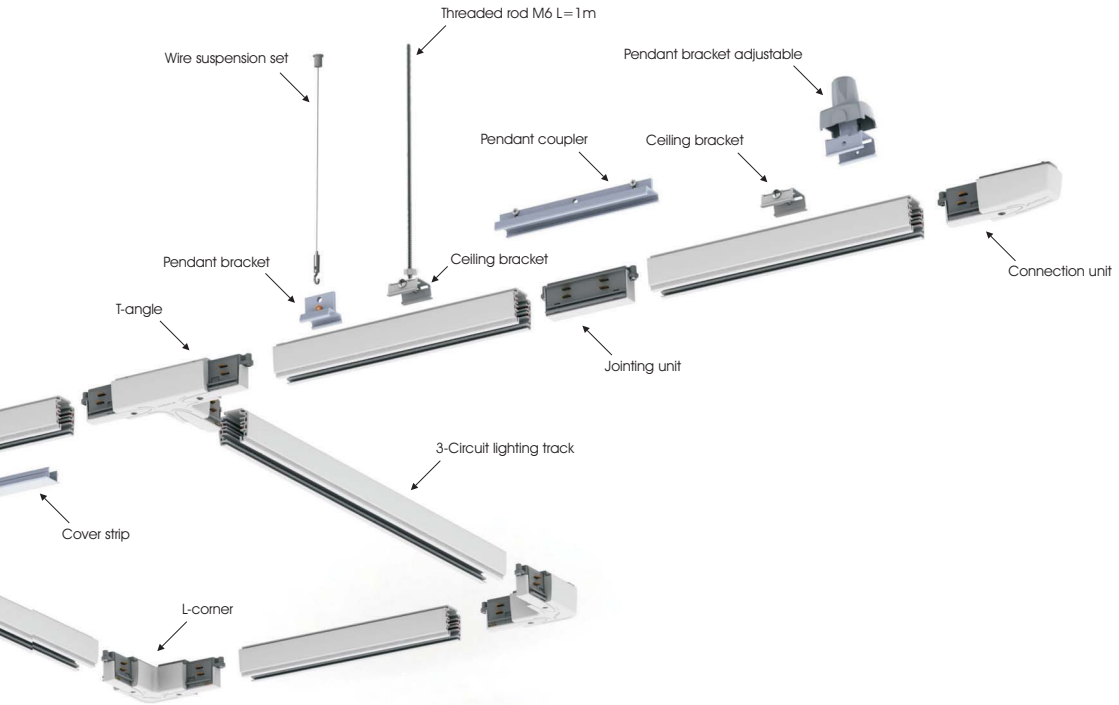

TRACK SYSTEM

- 3-circuit track system available in white, black and grey colour.
- Available in 3 different lengths.
- Available for surface or recessed installation.
- Available accessories in white, black and grey colour.

3-Circuit lighting track, Surface

Code	Model	Length	Colour
TRA.001	3-Circuit lighting track, Surface	2m	White
TRA.002	3-Circuit lighting track, Surface	3m	White
TRA.003	3-Circuit lighting track, Surface	4m	White
TRA.004	3-Circuit lighting track, Surface	2m	Grey
TRA.005	3-Circuit lighting track, Surface	3m	Grey
TRA.006	3-Circuit lighting track, Surface	4m	Grey
TRA.007	3-Circuit lighting track, Surface	2m	Black
TRA.008	3-Circuit lighting track, Surface	3m	Black
TRA.009	3-Circuit lighting track, Surface	4m	Black

3-Circuit lighting track, Recessed

Code	Model	Length	Colour
TRA.010	3-Circuit lighting track, Recessed	2m	White
TRA.011	3-Circuit lighting track, Recessed	3m	White
TRA.012	3-Circuit lighting track, Recessed	4m	White
TRA.013	3-Circuit lighting track, Recessed	2m	Grey
TRA.014	3-Circuit lighting track, Recessed	3m	Grey
TRA.015	3-Circuit lighting track, Recessed	4m	Grey
TRA.016	3-Circuit lighting track, Recessed	2m	Black
TRA.017	3-Circuit lighting track, Recessed	3m	Black
TRA.018	3-Circuit lighting track, Recessed	4m	Black