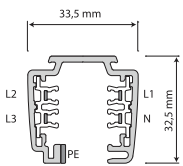

3-Circuit lighting track, Surface

Code	Model	Length	Colour
TRA.001	3-Circuit lighting track, Surface	2m	White
TRA.002	3-Circuit lighting track, Surface	3m	White
TRA.003	3-Circuit lighting track, Surface	4m	White
TRA.004	3-Circuit lighting track, Surface	2m	Grey
TRA.005	3-Circuit lighting track, Surface	3m	Grey
TRA.006	3-Circuit lighting track, Surface	4m	Grey
TRA.007	3-Circuit lighting track, Surface	2m	Black
TRA.008	3-Circuit lighting track, Surface	3m	Black
TRA.009	3-Circuit lighting track, Surface	4m	Black

3-Circuit lighting track, Recessed

Code	Model	Length	Colour
TRA.010	3-Circuit lighting track, Recessed	2m	White
TRA.011	3-Circuit lighting track, Recessed	3m	White
TRA.012	3-Circuit lighting track, Recessed	4m	White
TRA.013	3-Circuit lighting track, Recessed	2m	Grey
TRA.014	3-Circuit lighting track, Recessed	3m	Grey
TRA.015	3-Circuit lighting track, Recessed	4m	Grey
TRA.016	3-Circuit lighting track, Recessed	2m	Black
TRA.017	3-Circuit lighting track, Recessed	3m	Black
TRA.018	3-Circuit lighting track, Recessed	4m	Black