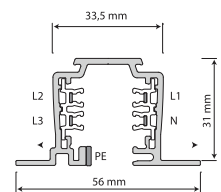

3-Circuit lighting track, Surface

Code	Model	Length	Colour
TRA.001	3-Circuit lighting track, Surface	2m	White
TRA.002	3-Circuit lighting track, Surface	3m	White
TRA.003	3-Circuit lighting track, Surface	4m	White
TRA.004	3-Circuit lighting track, Surface	2m	Grey
TRA.005	3-Circuit lighting track, Surface	3m	Grey
TRA.006	3-Circuit lighting track, Surface	4m	Grey
TRA.007	3-Circuit lighting track, Surface	2m	Black
TRA.008	3-Circuit lighting track, Surface	3m	Black
TRA.009	3-Circuit lighting track, Surface	4m	Black

3-Circuit lighting track, Recessed

Code	Model	Length	Colour
TRA.010	3-Circuit lighting track, Recessed	2m	White
TRA.011	3-Circuit lighting track, Recessed	3m	White
TRA.012	3-Circuit lighting track, Recessed	4m	White
TRA.013	3-Circuit lighting track, Recessed	2m	Grey
TRA.014	3-Circuit lighting track, Recessed	3m	Grey
TRA.015	3-Circuit lighting track, Recessed	4m	Grey
TRA.016	3-Circuit lighting track, Recessed	2m	Black
TRA.017	3-Circuit lighting track, Recessed	3m	Black
TRA.018	3-Circuit lighting track, Recessed	4m	Black